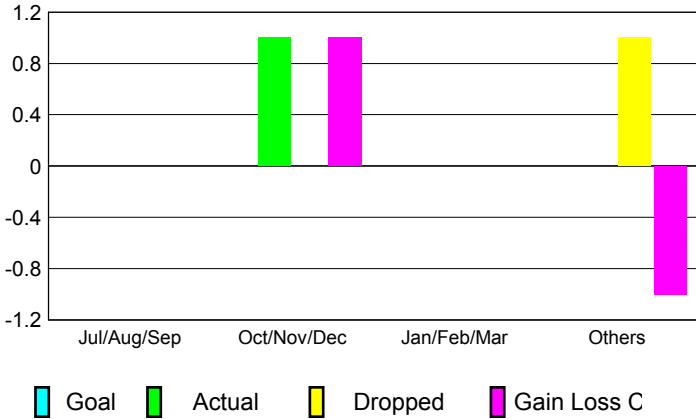

2012-2013 GMT Reports for District (or Undistricted) **District 17 L**

GMT: **Kenneth Schwols**

Location: **KANSAS**

GMT CA: **1**

CLUBS

Month	New Club Goal	Actual New Clubs	Actual Dropped Clubs	Gain/Loss of Clubs
2012-2013				
Jul/Aug/Sep		0	0	0
Oct/Nov/Dec		1	0	1
Jan/Feb/Mar		0	0	0
Apr/May/June		0	1	-1
Totals		1	1	0

MEMBERSHIP

Month	Net Memb Goal	Actual New Memb	Actual Dropped Memb	Gain/Loss of Memb
2012-2013				
Jul/Aug/Sep		33	32	1
Oct/Nov/Dec		37	77	-40
Jan/Feb/Mar		34	34	0
Apr/May/June		13	45	-32
Totals		117	188	-71

Club Results 2012-2013
Goal, New, Dropped, Gain/Loss