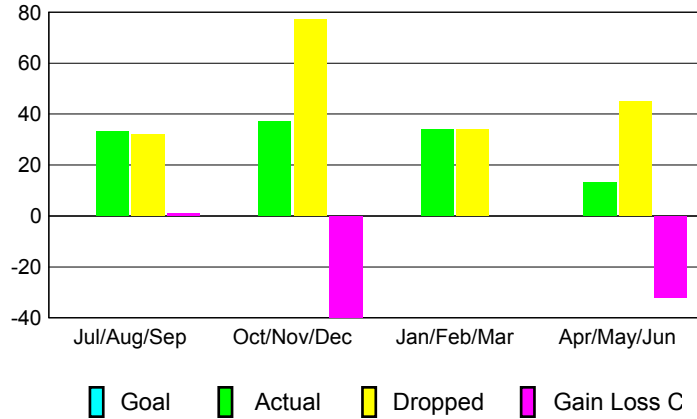

Membership Results 2012-2013
Goal, New, Dropped, Gain/Loss